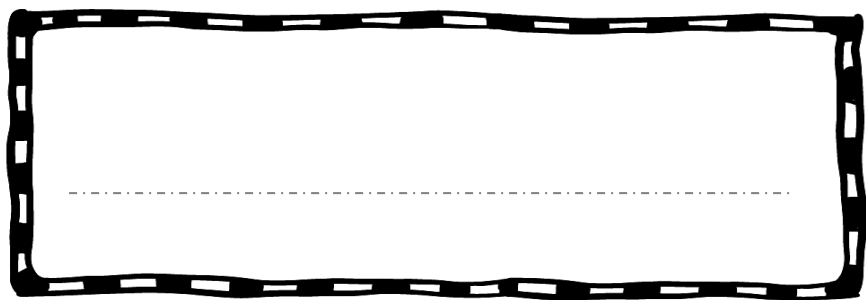

...

20... -20...

POÉSIES ET CHANTS