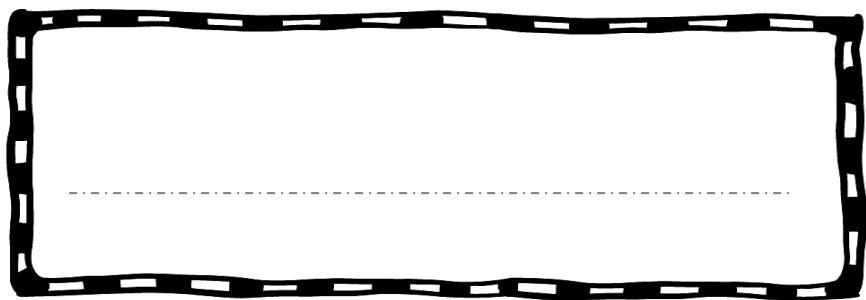

...

20... -20...

MON CAHIER OUTILS